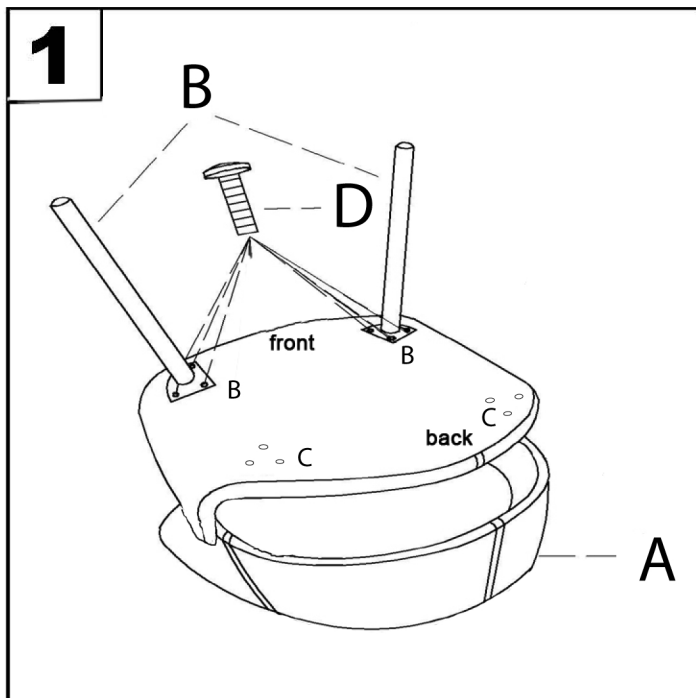

# Vintage Mod Chair

Part # CHR-JY-VMO XX

14-0731

Do not over tighten.  
 Do not use power tools to assemble.