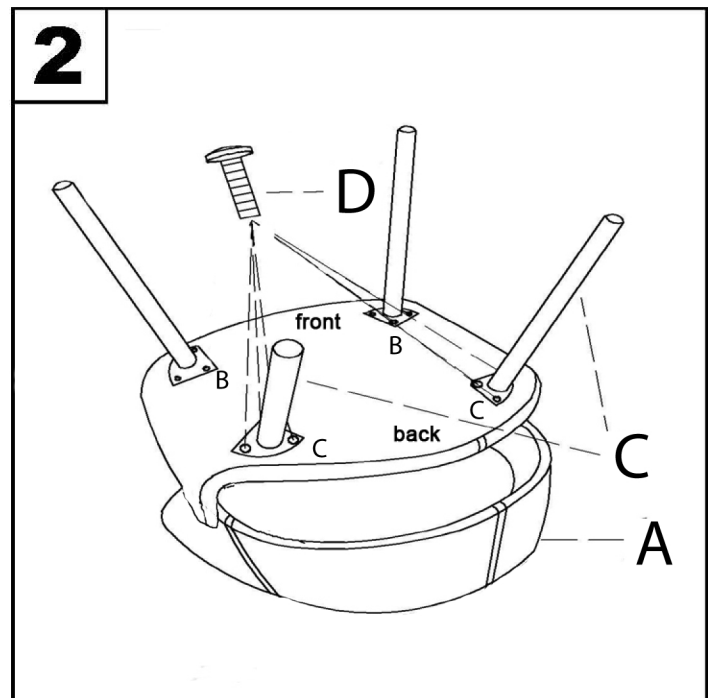

# Vintage Mod Chair

Part # CHR-JY-VMO XX

14-0731

Do not over tighten.  
 Do not use power tools to assemble.